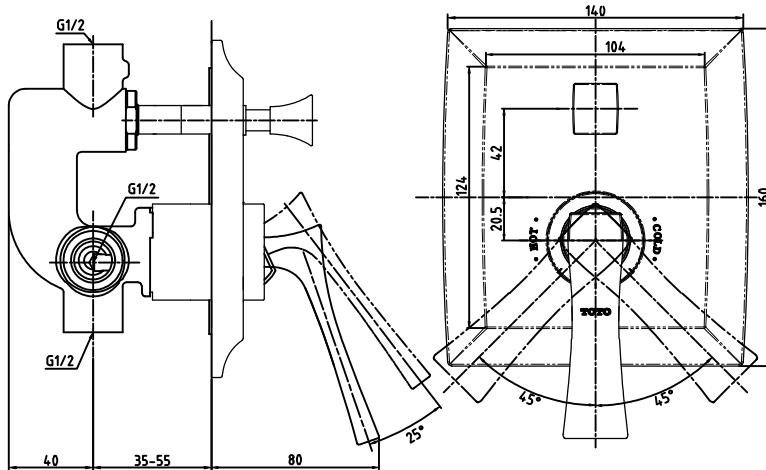

Classic Series  
Single Lever Bath & Shower w/ Diverter

**DP352/DV309-3R**  
**DP352#PG/DV309-3R**

## Features

- Classic styling
- Smooth operation with lever type

DP352(#PG)/DV309-3R

## Specifications

**Finish** : - Chrome  
- Gold (#PG)

**Size** : 140W x 80D x 160H mm

## Parts Description

- **DP352/DP352#PG/DV309-3R**  
Single Lever Bath & Shower w/ Diverter

Please consult a TOTO representative for details